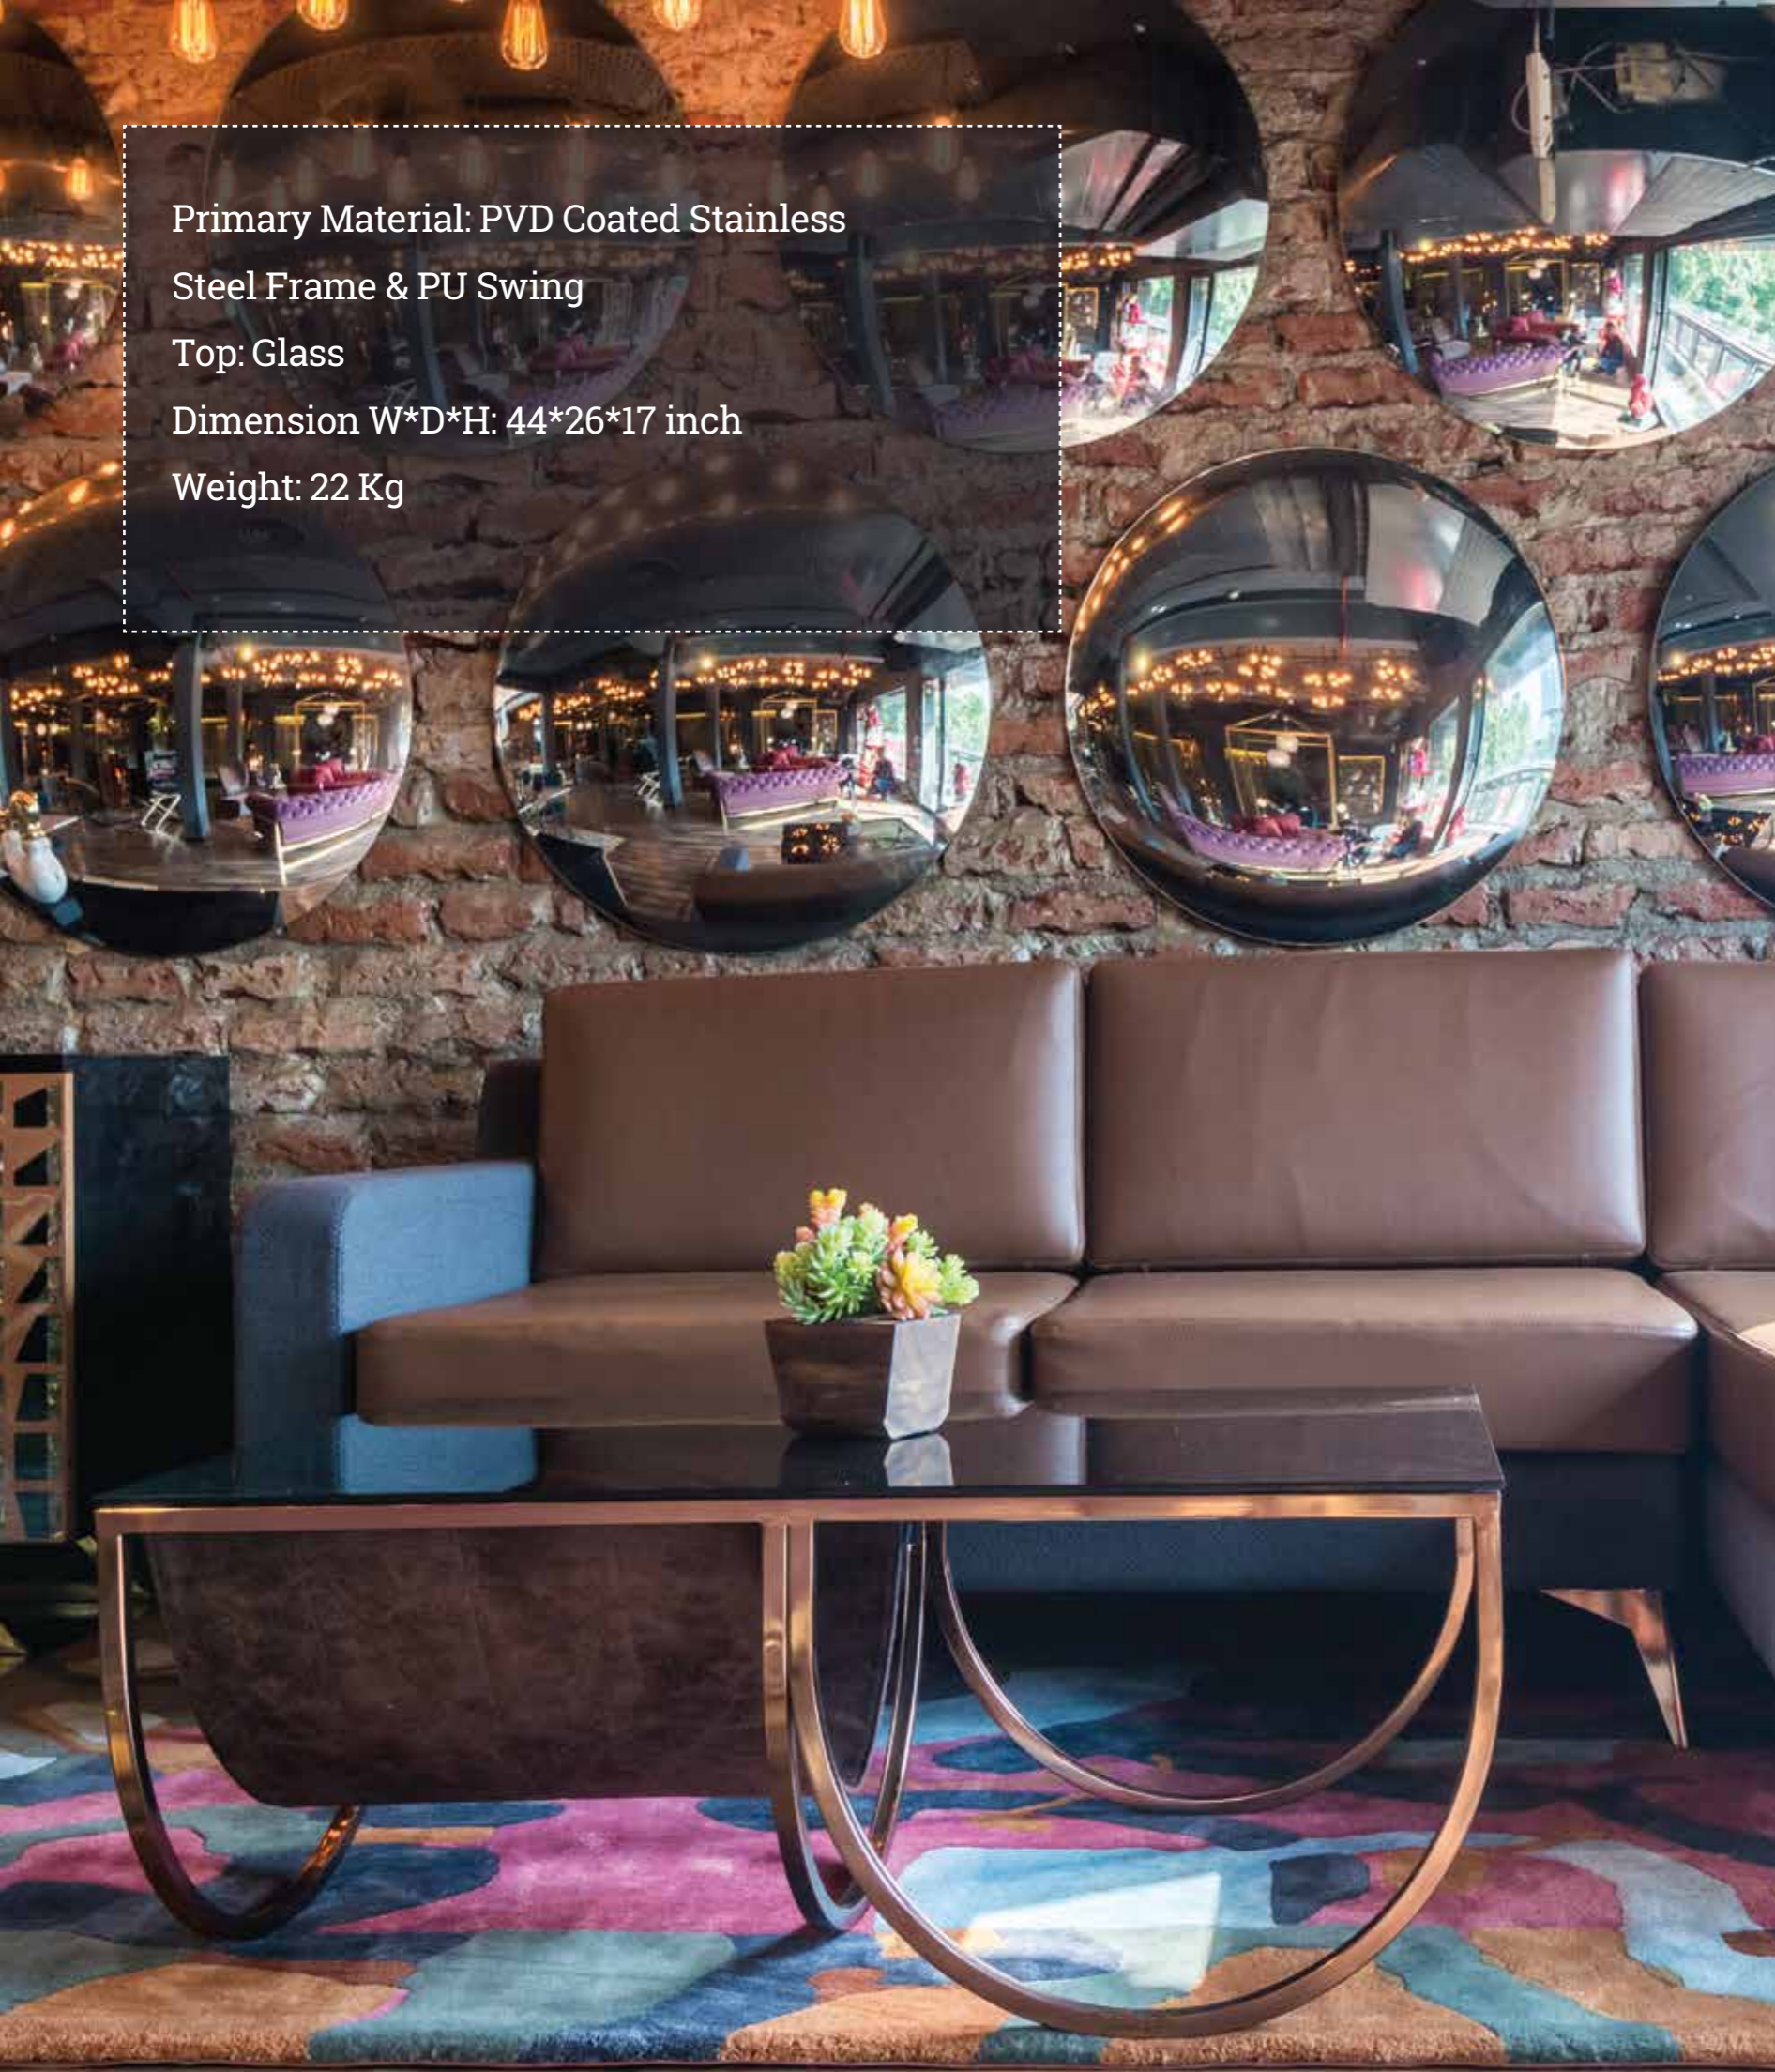

Primary Material: PVD Coated Stainless
Steel Frame & PU Swing
Top: Glass
Dimension W*D*H: 44*26*17 inch
Weight: 22 Kg

GEMINI COFFEE TABLE M

Personalized by sophisticated design and elegant geometry, "Gemini Coffee table" is an accent coffee table. This statement piece exudes brilliant design and function-minded practicality. Featuring a glass top and rose gold metal base, the coffee table is a totally charming addition to your living space.