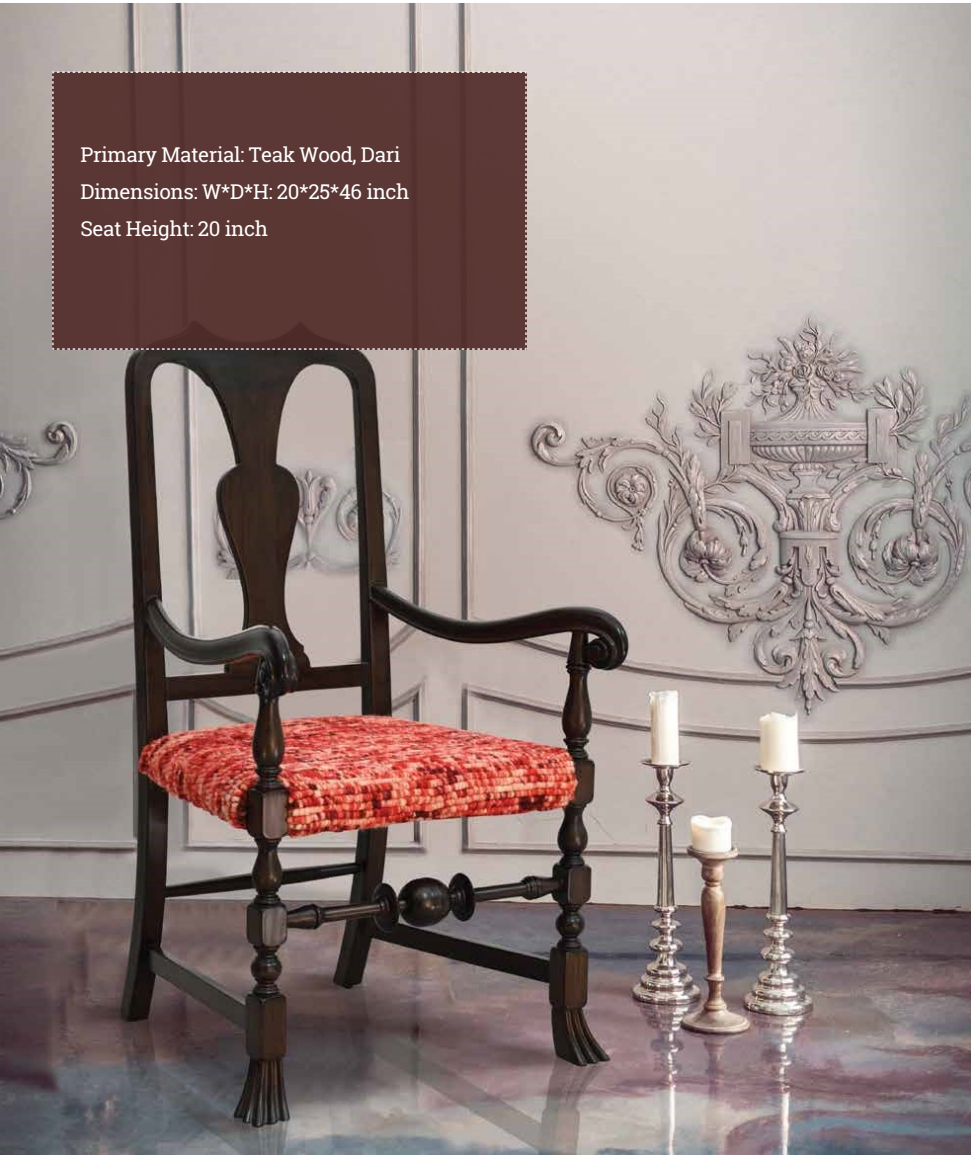

Primary Material: Teak Wood, Dari
Dimensions: W*D*H: 20*25*46 inch
Seat Height: 20 inch

RUSSEL CHAIR

"Whether pulled up to the corner of a room or paired with a stately study desk, Russel armchair brings traditional style to any space. Crafted on a solid teak wood frame in a rich walnut finish, this charming design features a high back, carved arms, and cabriole legs. Perfect for homes with a modern or glam aesthetic."