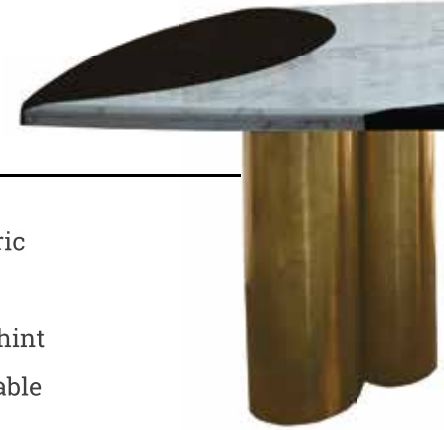

Material: FRP structure, PVD Coated  
Gold Finished Stainless Steel, Jute &  
Velvet in material

Dimensions: W\*D\*H: 19\*24\*30 inch

Seat Height: 19 inch

Weight: 22 kg

## DARK KNIGHT COFFEE TABLE

A masterpiece, the Dark Knight Coffee Table oozes craftsmanship. Crafted of marble, the piece exudes glamour. Comprising of high grade steel, the table has a strong outlook. Pair it with the Crescent Pouffe and Lunula Coffee Table or make it a stand alone piece in your home, the piece gives a scope of versatile style.

Material: Imported Marble Top, Pvd Coated

Gold Finished Stainless Steel Legs,

Ms Frame

Dimensions: W\*D\*H: 92\*43\*30 inch(8 seater)

Dimensions: W\*D\*H: 78\*43\*30 inch(6 seater)

Weight: 325 kg(overall)

## ELLIPSE DINING TABLE

Showcasing the idea of interconnectivity of geometric shapes, the Crescent Line brings modularity in the domain of luxury. Redefine the fine spaces with the hint of style using the Ellipse Dining Table. The marble table top along with the gold finished legs create a perfect enigma for the contemporary spaces.