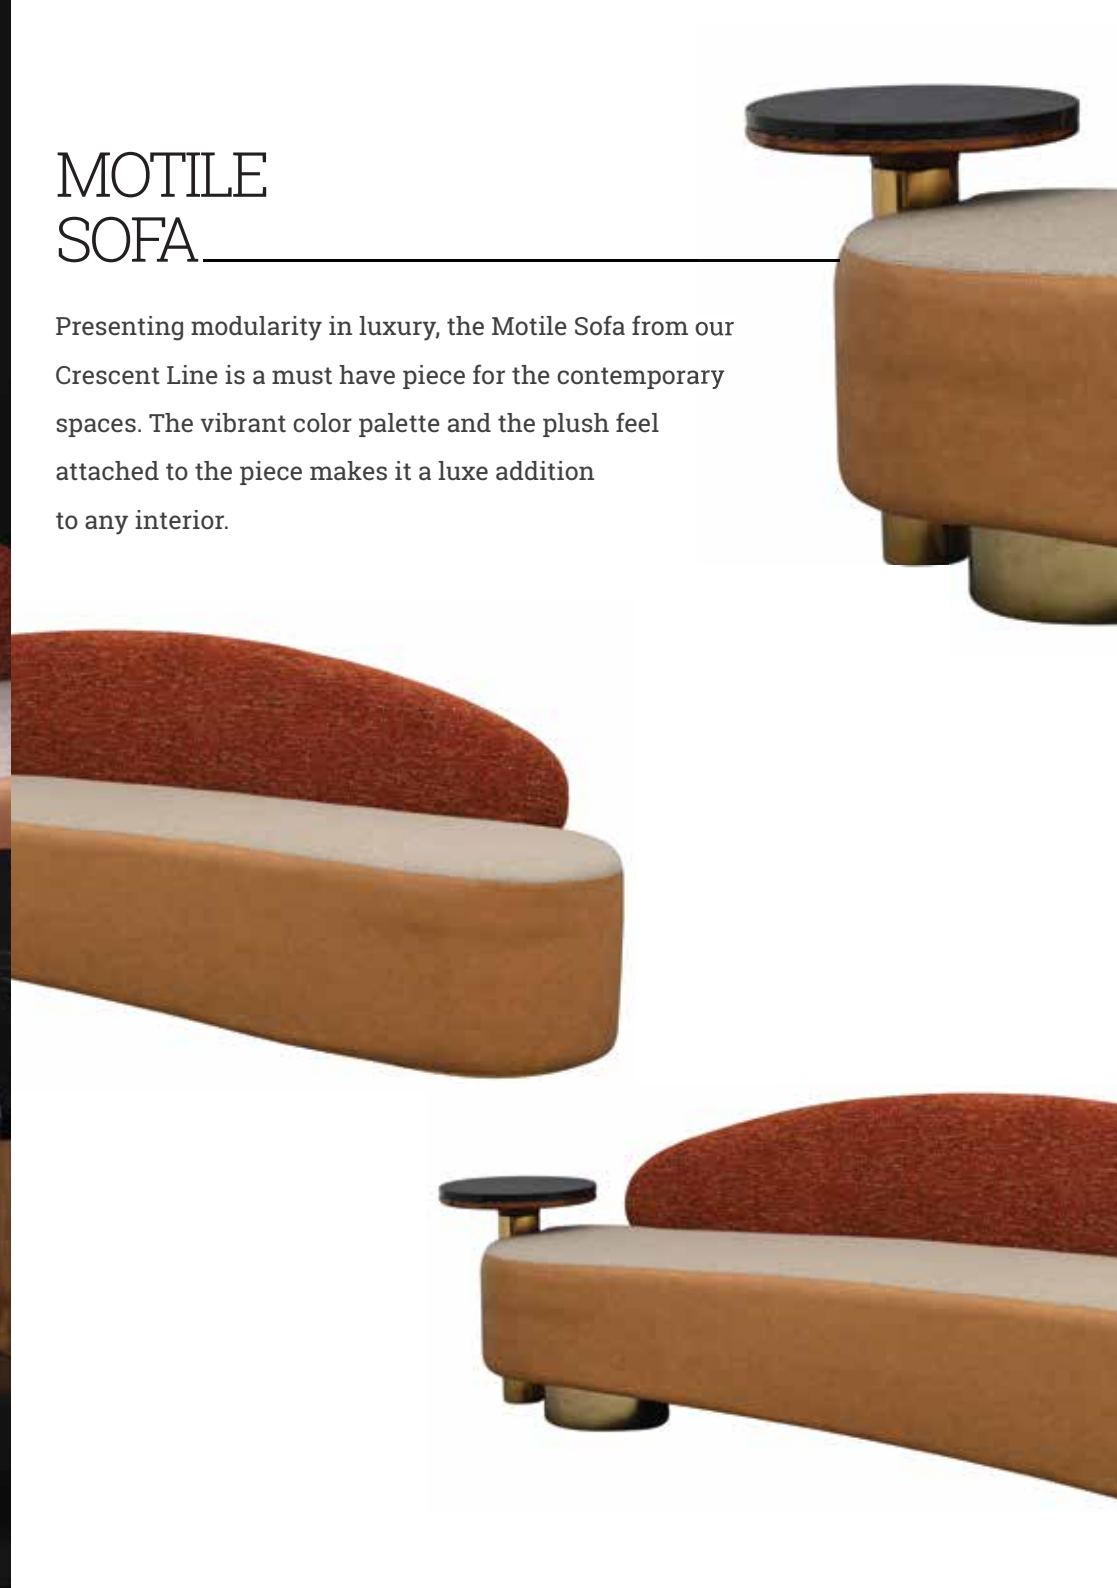

Material: Steam Beech Wood/PVD  
Coated Gold Finished Stainless Steel,  
Jute Fabric  
Dimensions: W\*D\*H: 41\*28\*30 inch  
Seat Height: 18 inch  
Weight: 32 kg

Material: Steam Beech Wood PVD  
Coated Gold Finished Stainless Steel,  
Velvet & PU in material  
Dimensions: W\*D\*H: 20\*24\*17 inch  
Seat Height: 17 inch  
Weight: 12 kg

Material: Steam Beech Wood, Marble

Platter PVD Coated Gold Finished

Stainless Steel, Velvet & PU

Dimensions: W\*D\*H: 104\*31\*31 inch

Seat Height: 18 inch

Weight: 60 kg

Material: FRP structure, PVD Coated  
Gold Finished Stainless Steel, Jute &  
Velvet in material

Dimensions: W\*D\*H: 19\*24\*30 inch

Seat Height: 19 inch

Weight: 22 kg